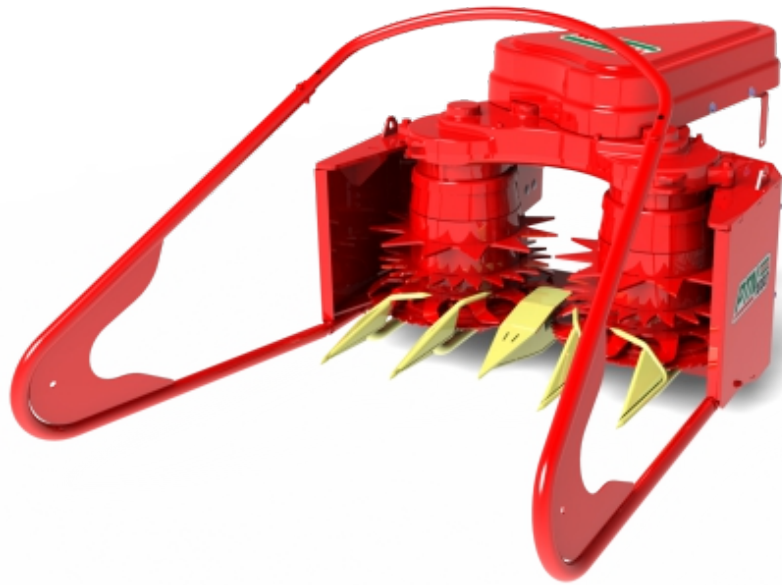

PTO-Driven Livestock Division

Reads

PTN 1000

PTN 1000 arrives to facilitate the life of the farmer with an excellent project developed for a lower soil compaction and for obtaining high productivity.

With a simple system for coupling into Nogueira harvesters, guaranteeing production in any period of the year with only one equipment.

Technical Characteristics

Production	till 35 t/h
Required power at PTO	from 50 to 80 hp
Required revolution at PTO	540 RPM
Working space on grass	1 m
Types of grass	mombasa, maize, sorghum and sugarcane